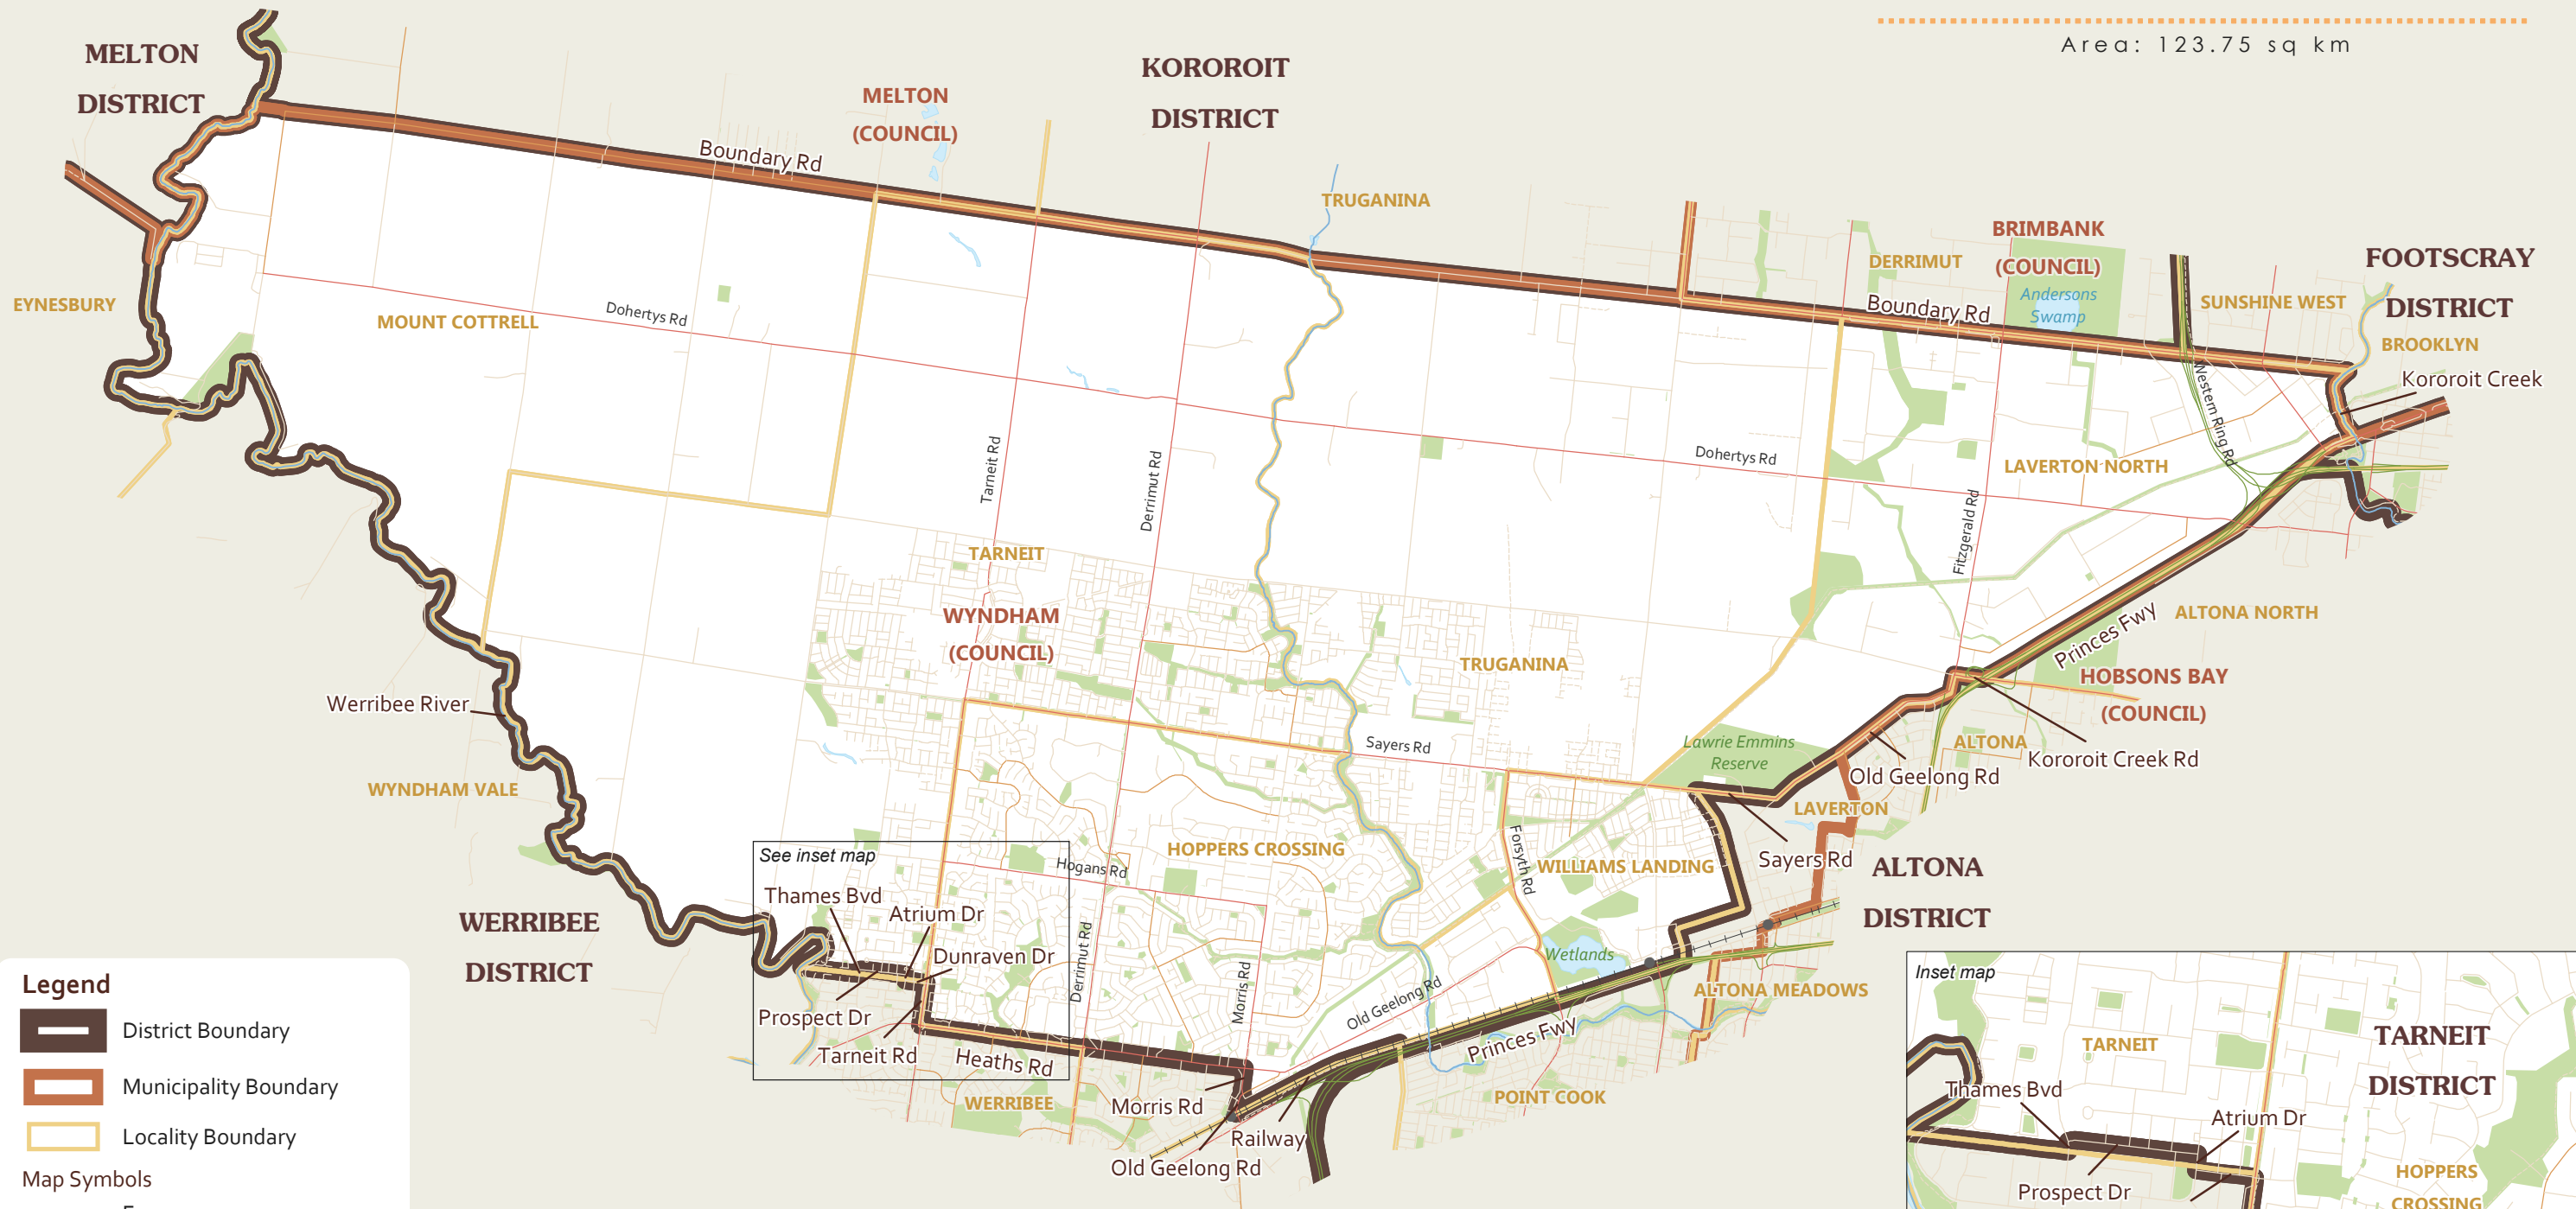

TARNEIT

Area: 123.75 sq km

See inset map

Thames Bvd
Atrium Dr
Prospect Dr
Tarneit Rd
Dunraven Dr
Heaths Rd

Legend

- District Boundary
- Municipality Boundary
- Locality Boundary

Map Symbols

- Freeway
- Main Road
- Collector Road
- Road
- Railway
- River/Creek
- Lake
- Park & Reserve

Data sets for alignment
Locality as at March, 2013
Property grid as at April, 2013