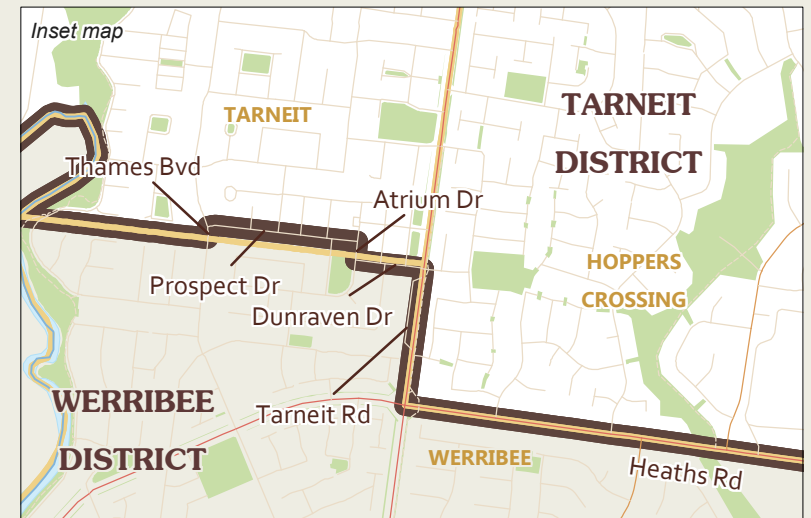

TARNEIT

Area: 123.75 sq km

See inset map

Thames Bvd
Atrium Dr
Prospect Dr
Tarneit Rd
Dunraven Dr
Heaths Rd

Legend

- District Boundary
- Municipality Boundary
- Locality Boundary

Map Symbols

- Freeway
- Main Road
- Collector Road
- Road
- Railway
- River/Creek
- Lake
- Park & Reserve

Data sets for alignment
Locality as at March, 2013
Property grid as at April, 2013